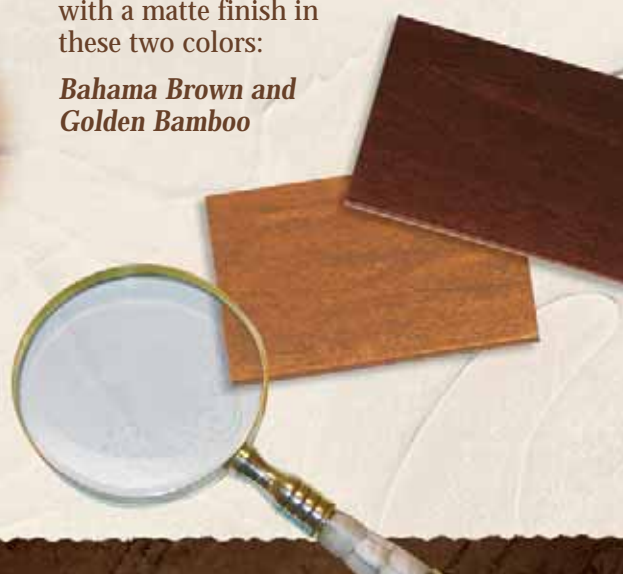

Capture your
imagination...decorate
with colorful views of
exotic scenery.

On the cover: 2 5/8" beveled slat blind with Leather valance.
Color: Bridle Brown with Safari tape.

Discover the decorative touches that make up each Country Woods® Exposé™ blind...

Genuine leather-wrapped valance profile

Carved bamboo valance design enhanced with a unique staining process.

Bamboo-shaped wood tassels

Contour shaped wood tassels

Deep rich stains are complemented with a matte finish in these two colors:

Bahama Brown and Golden Bamboo

Available colors:
Autumn and Bridle Brown

Wood slats are finished to provide the ambiance of leather.

*Extraordinary
Craftsmanship-
is revealed in every detail.*

▲ 2 5/8" beveled slat blind with Leather valance.
Color: Bridle Brown with Cocoa Chevron trim