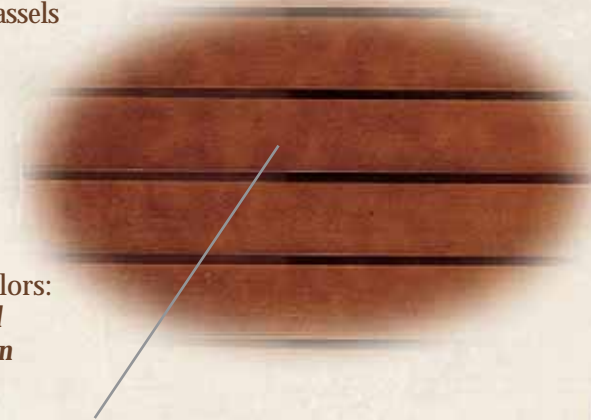

Country Woods®
Exposé™

Castaway
COLLECTION

HunterDouglas
window fashions

*Escape from Convention,
Rediscover Past Pleasures..*

▲ 2 5/8" beveled slat blind with Bamboo valance.
Color: Golden Bamboo with Thatch trim.

Capture your
imagination...decorate
with colorful views of
exotic scenery.

On the cover: 2 5/8" beveled slat blind with Leather valance.
Color: Bridle Brown with Safari tape.

Discover the decorative touches that make up each Country Woods® Exposé™ blind...

Genuine leather-wrapped valance profile

Carved bamboo valance design enhanced with a unique staining process.

Bamboo-shaped wood tassels

Contour shaped wood tassels

Deep rich stains are complemented with a matte finish in these two colors:

Bahama Brown and Golden Bamboo

Available colors:
Autumn and Bridle Brown

Wood slats are finished to provide the ambiance of leather.

*Extraordinary
Craftsmanship-
is revealed in every detail.*

▲ 2 5/8" beveled slat blind with Leather valance.
Color: Bridle Brown with Cocoa Chevron trim